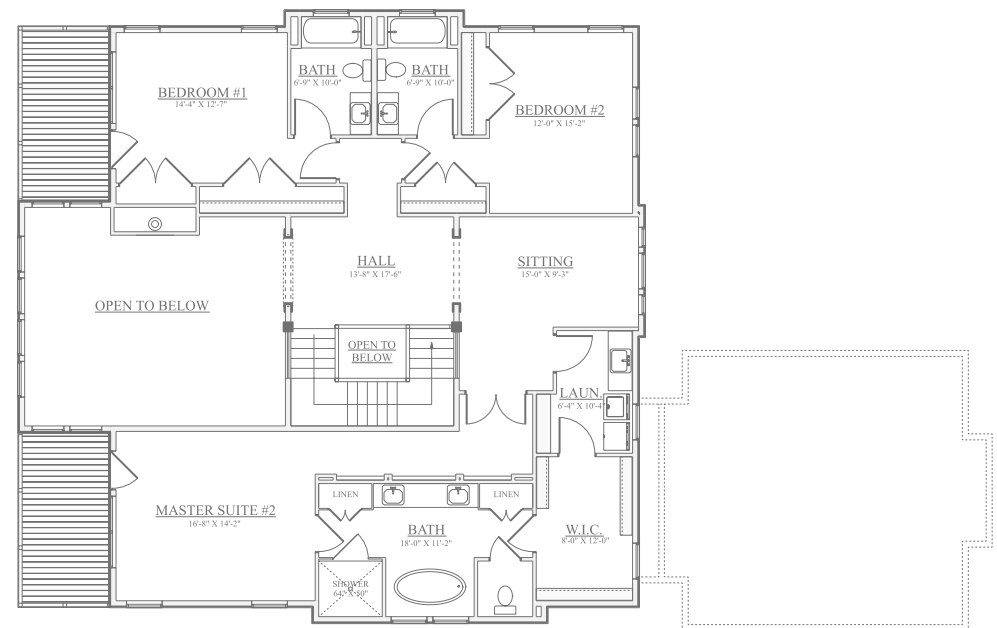

Windsor II

4 BEDROOMS 4-1/2 BATH

AREA	SQ FT
First Floor	2,442
Second Floor	1,916
TOTAL	4,358

FIRST FLOOR PLAN

SECOND FLOOR PLAN

The above information is based on renderings and floor plans that represent the builder's vision. Exact measurements and costs are subject to change at the builder's discretion.