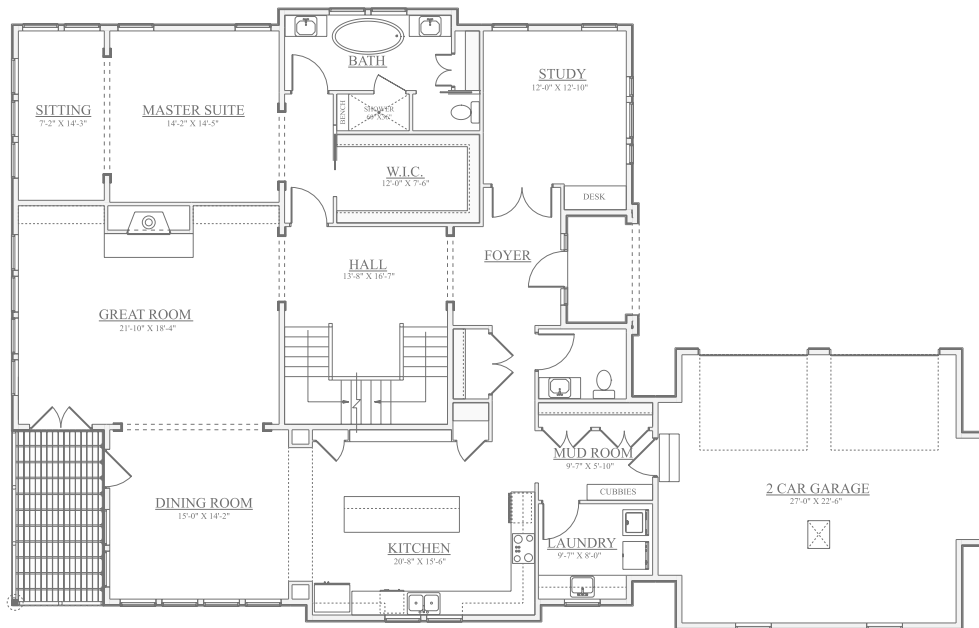

Windsor II

4 BEDROOMS 4-1/2 BATH

AREA	SQ FT
First Floor	2,442
Second Floor	1,916
TOTAL	4,358

FIRST FLOOR PLAN

SECOND FLOOR PLAN

The above information is based on renderings and floor plans that represent the builder's vision. Exact measurements and costs are subject to change at the builder's discretion.