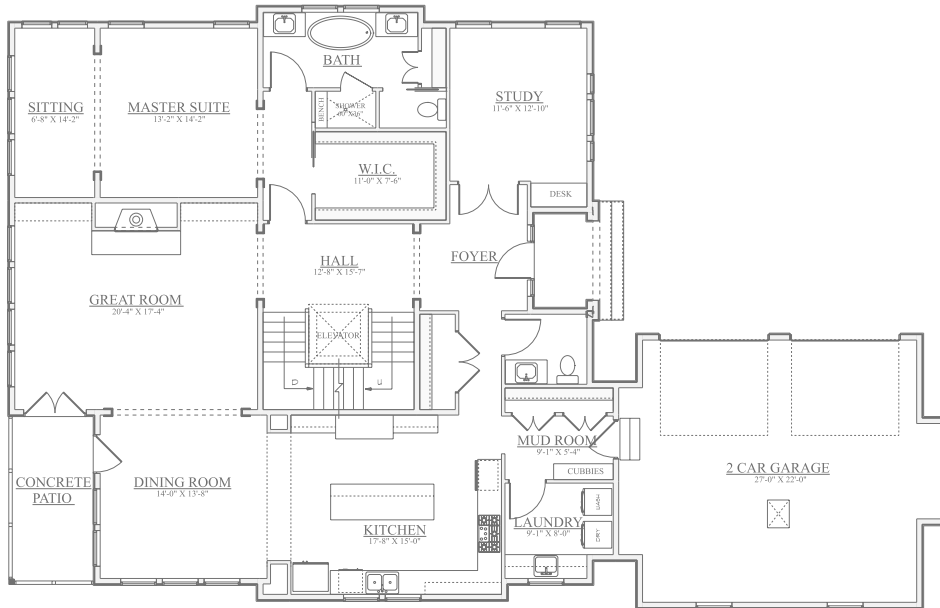

# Windsor

3 BED 3-1/2 BATH

AREA	SQ FT
First Floor	2,224
Second Floor	1,132
<b>TOTAL</b>	<b>3,356</b>

## FIRST FLOOR PLAN