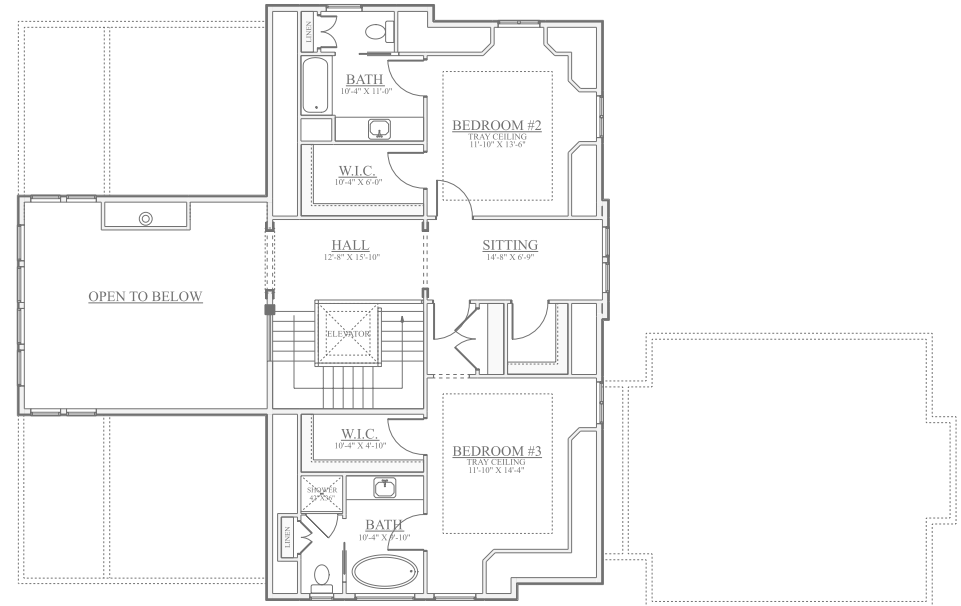

SECOND FLOOR PLAN

The above information is based on renderings and floor plans that represent the builder's vision. Exact measurements and costs are subject to change at the builder's discretion.

To learn more please contact
Adam Kaufman at Howard Hanna
440.903.9203 | adamkaufman@howardhanna.com