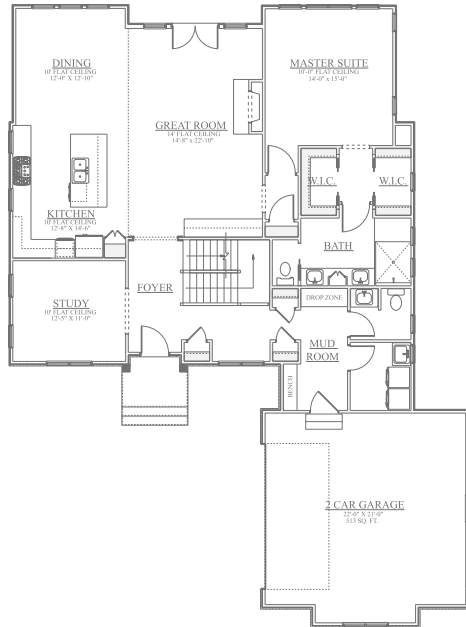

# Lennox

3 BED 3-1/2 BATH

AREA	SQ FT
First Floor	1,894
Second Floor	938
<b>TOTAL</b>	<b>2,832</b>

## FIRST FLOOR PLAN