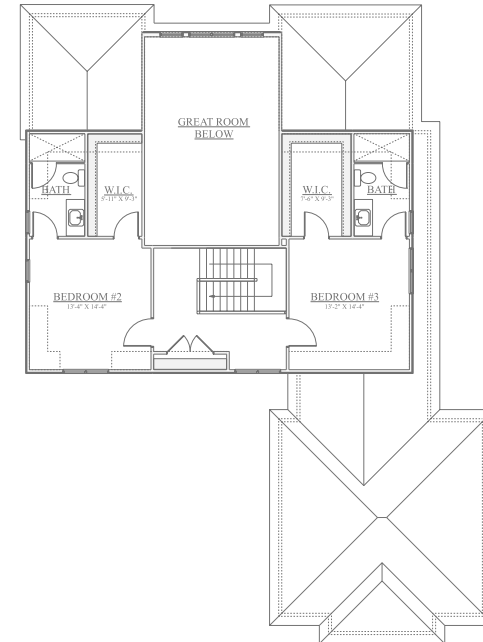

SECOND FLOOR PLAN

The above information is based on renderings and floor plans that represent the builder's vision. Exact measurements and costs are subject to change at the builder's discretion.

To learn more please contact
Adam Kaufman at Howard Hanna
440.903.9203 | adamkaufman@howardhanna.com