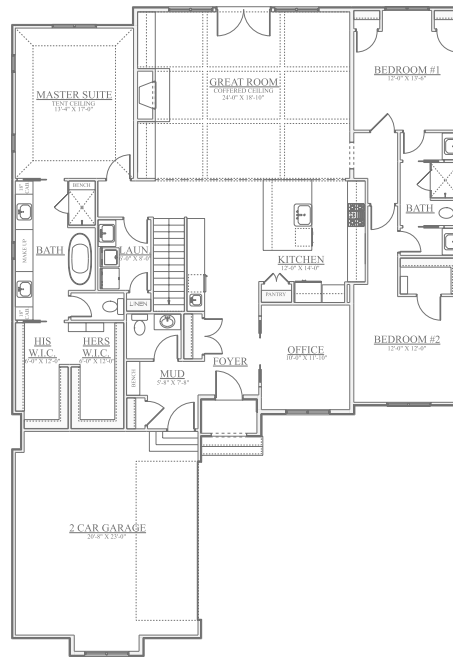

Essex

3 BED	2-1/2 BATH
AREA	SQ FT
First Floor	2,368
TOTAL	2,368

FIRST FLOOR PLAN

The above information is based on renderings and floor plans that represent the builder's vision. Exact measurements and costs are subject to change at the builder's discretion.